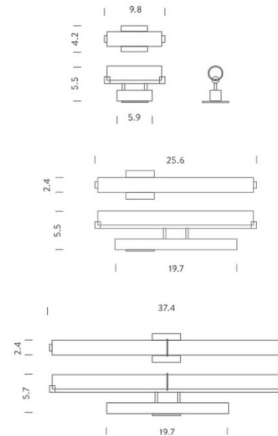

CLICK TO VIEW PRODUCT

Notes: