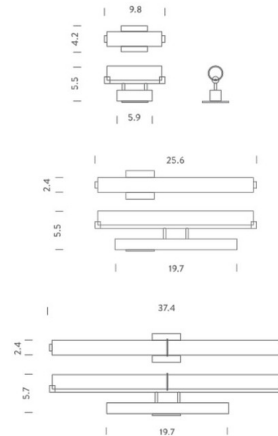

Shown in chrome / frosted