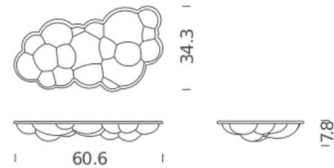

CLICK TO VIEW PRODUCT

Notes: