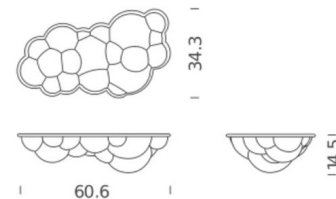

CLICK TO VIEW PRODUCT

Notes: