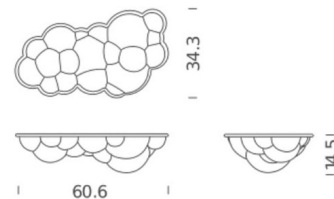

CLICK TO VIEW PRODUCT

Notes: