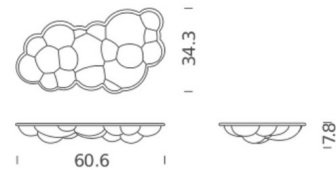

CLICK TO VIEW PRODUCT

Notes: