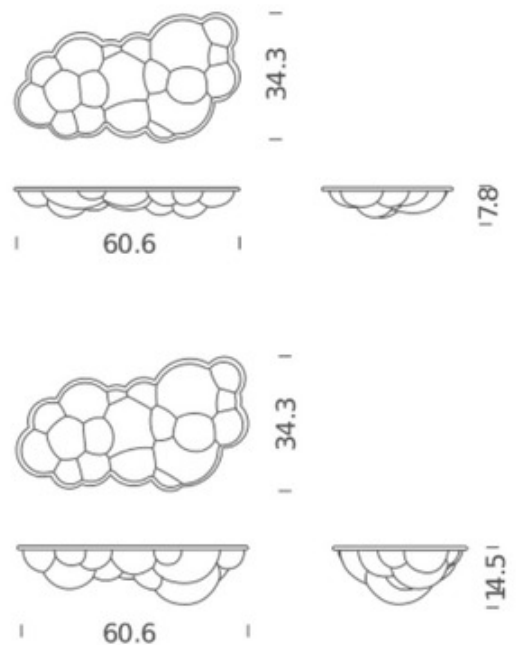

COMPANY	PROJECT	FIXTURE TYPE	APPROVED BY	DATE