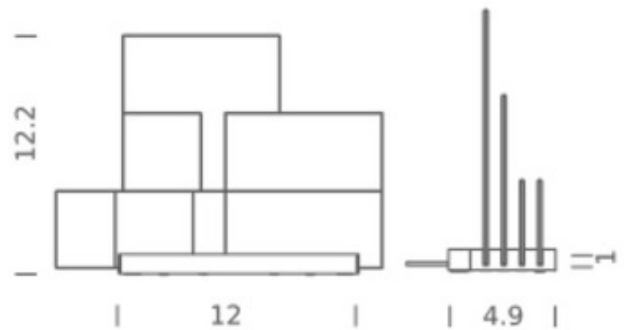

COMPANY	PROJECT	FIXTURE TYPE	APPROVED BY	DATE