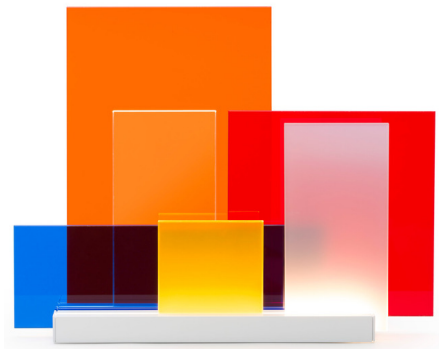

By Nemo

Description

The On Lines Table Lamp features an assortment of colored methacrylate panels, which can be configured as desired by sliding them into the tracks on the aluminum base. The panels are lit from below by an LED within the base, creating a beautiful display with a modern expression. Available with a White base and multicolored panels or a Black base with red and neutral panels. Dimmer is on the base.

Specifications

COLOR Multicolor
BODY FINISH White
WATTAGE 15W
DIMMER Included
DIMENSIONS 12"W x 12.2"H x 4.9"D
INTEGRATED LED MODULE 1 x LED/15W/120V LED
COUNTRY OF ORIGIN Italy

Technical Information

PRODUCT DIMENSIONS Cord: 79.2"
COLOR RENDERING 85 CRI
LAMP COLOR 2700K
LUMENS/WATT 113.33
LUMINOUS FLUX 1700 lumens

Shown in white / multicolor

CLICK TO VIEW PRODUCT

Notes: