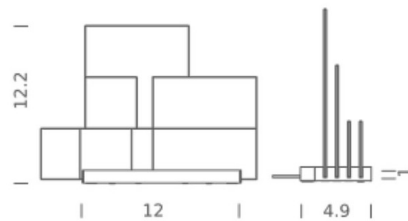

CLICK TO VIEW PRODUCT

Notes: