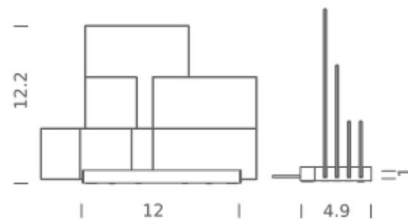

CLICK TO VIEW PRODUCT

Notes: