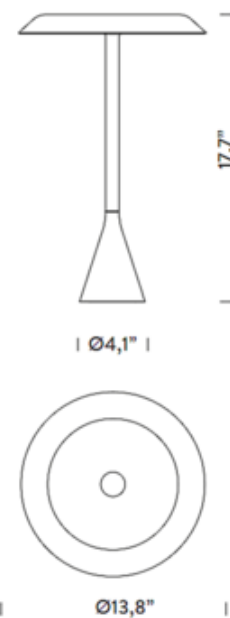

**DESIGNER**

Euga Design

**BRAND**

Nemo

**DESCRIPTION**

The Panama Table Lamp brings a clean, simple look to your space. The smooth aluminum frame is complemented by a polycarbonate reflector that casts warm light down and around your area. Place this anywhere you want an added layer of light. On/Off switch is located on the cord.

Shown in: White / White

<b>SHADE COLOR</b>	White
<b>BODY FINISH</b>	White
<b>WATTAGE</b>	14W
<b>DIMMER</b>	N/A
<b>DIMENSIONS</b>	13.8"W x 17.7"H
<b>INTEGRATED LED MODULE</b>	
<b>LAMP</b>	1 x LED/14W/120V LED

*Technical Information*

<b>LUMINOUS FLUX</b>	1010 lumens
<b>LUMENS/WATT</b>	72.14
<b>LAMP COLOR</b>	2700K
<b>COLOR RENDERING</b>	85 CRI

**SPEC #** NIL1128963

COMPANY	PROJECT	FIXTURE TYPE	APPROVED BY	DATE