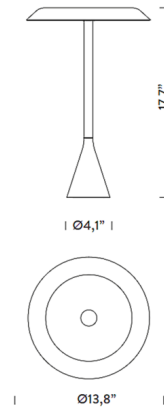

By Nemo

Description

The Panama Table Lamp brings a clean, simple look to your space. The smooth aluminum frame is complemented by a polycarbonate reflector that casts warm light down and around your area. Place this anywhere you want an added layer of light. On/Off switch is located on the cord.

Specifications

COLOR White
BODY FINISH White
WATTAGE 14W
DIMMER N/A
DIMENSIONS 13.8"W x 17.7"H
INTEGRATED LED MODULE 1 x LED/14W/120V LED
COUNTRY OF ORIGIN Italy

Technical Information

PRODUCT DIMENSIONS Cord Length: 78"
COLOR RENDERING 85 CRI
LAMP COLOR 2700K
LUMENS/WATT 72.14
LUMINOUS FLUX 1010 lumens

Shown in white / white

Notes:

CLICK TO VIEW PRODUCT