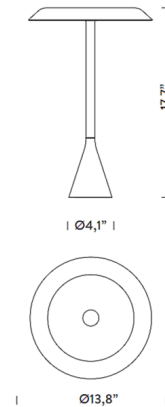

CLICK TO VIEW PRODUCT

Notes: