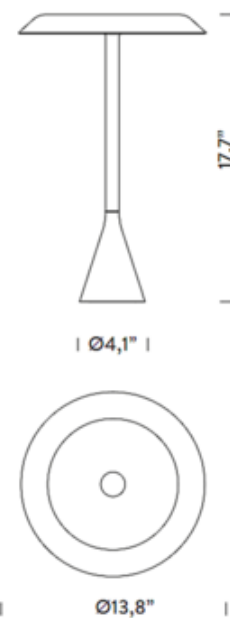

COMPANY	PROJECT	FIXTURE TYPE	APPROVED BY	DATE