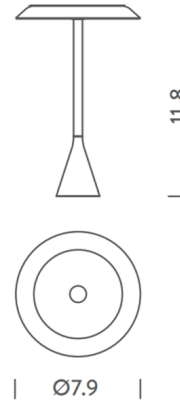

### Description

The Panama Mini Portable Table Lamp brings a clean, simple look to your space. The smooth aluminum frame is complemented by a polycarbonate reflector that casts warm light down and around your area. Includes rechargeable battery and 45 inch charger cord. Battery lasts approximately 10 hours and requires 6 hours to charge. On/Off push switch is located on the body.

### Specifications

COLOR . . . . . White  
BODY FINISH . . . . . Black  
WATTAGE . . . . . 2.9W  
DIMMER . . . . . N/A  
DIMENSIONS . . . . . 7.9"W x 11.8"H  
INTEGRATED LED MODULE . . . . . 1x LED/2.9W/120V LED  
COUNTRY OF ORIGIN . . . . . Italy

### Technical Information

PRODUCT DIMENSIONS . . . . . Cable Length: 45 Inch  
COLOR RENDERING . . . . . 85 CRI  
LAMP COLOR . . . . . 2700K  
LUMENS/WATT . . . . . 63.45  
LUMINOUS FLUX . . . . . 184 lumens