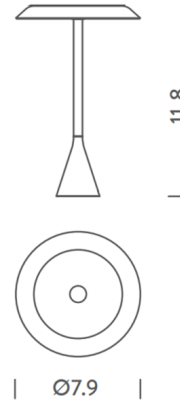

CLICK TO VIEW PRODUCT

Notes: