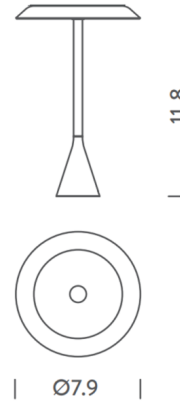

CLICK TO VIEW PRODUCT

Notes: