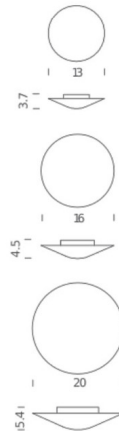

By Nemo

Description

The Soleil Ceiling Light / Wall Sconce brings a clean simplicity to your interior space. Triplex glass with a metal base and crystal edge, cast warm shadows across your room. Available in three sizes.

Shown in white / opal white

Specifications

COLOR Opal White
BODY FINISH White
WATTAGE 75W
DIMMER Standard 120V
DIMENSIONS 13"W x 3.7"H
BULB NOT INCLUDED 1 x A19/Medium (E26)/75W/120V Incandescent
OTHER BULB OPTIONS 1 x A19/Medium (E26)/120V LED