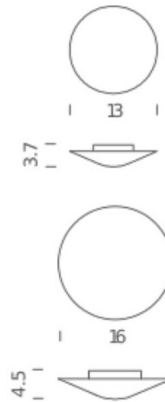

CLICK TO VIEW PRODUCT

Notes: