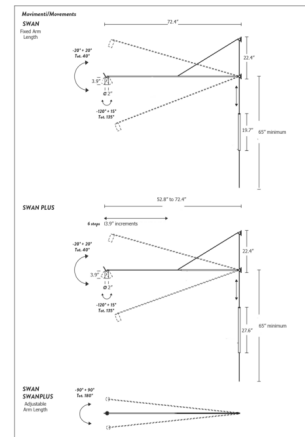

By Nemo

Description

The Swan Wall Sconce adds a bold simplicity to any interior space. The arm can be adjusted 40 degrees vertically and swings 180 degrees horizontally, and the cylindrical shade is orientable up to 60 degrees to aim the light precisely where it is needed. A leather-wrapped counterweight dangles below the sconce to provide balance as well as a decorative accent. Available with Fixed arm length (72.4 inches) or Adjustable arm length (52.8 to 72.4 inches). Dimmer is located on the cord.

Specifications

COLOR N/A
 BODY FINISH Matte Black
 WATTAGE 15W
 DIMMER Included
 DIMENSIONS 1.9"W x 64.9"H x 72.44"D
 INTEGRATED LED MODULE 1 x LED/15W/120V LED
 COUNTRY OF ORIGIN Italy

Technical Information

PRODUCT DIMENSIONS Cord: 138"
 COLOR RENDERING 90 CRI
 LAMP COLOR 2700K
 LUMENS/WATT 55.93
 LUMINOUS FLUX 839 lumens

Shown in matte black

CLICK TO VIEW PRODUCT

Notes: