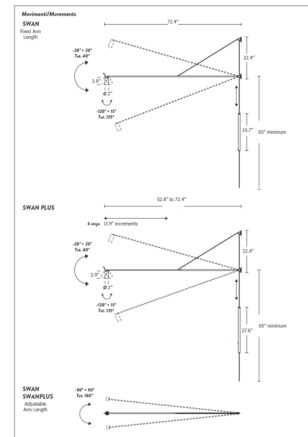

### Description

The Swan Wall Sconce adds a bold simplicity to any interior space. The arm can be adjusted 40 degrees vertically and swings 180 degrees horizontally, and the cylindrical shade is orientable up to 60 degrees to aim the light precisely where it is needed. A leather-wrapped counterweight dangles below the sconce to provide balance as well as a decorative accent. Available with Fixed arm length (72.4 inches) or Adjustable arm length (52.8 to 72.4 inches). Dimmer is located on the cord.

### Specifications

COLOR	N/A
BODY FINISH	Matte Black
WATTAGE	15W
DIMMER	Included
DIMENSIONS	1.9"W x 64.9"H x 72.44"D
INTEGRATED LED MODULE	1 x LED/15W/120V LED
COUNTRY OF ORIGIN	Italy

### Technical Information

PRODUCT DIMENSIONS	Cord: 138"
COLOR RENDERING	90 CRI
LAMP COLOR	2700K
LUMENS/WATT	55.93
LUMINOUS FLUX	839 lumens

Shown in matte black

CLICK TO VIEW PRODUCT

Notes: