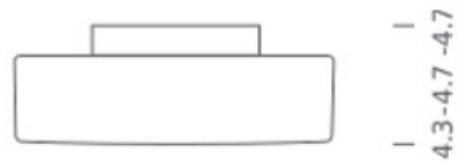

COMPANY	PROJECT	FIXTURE TYPE	APPROVED BY	DATE