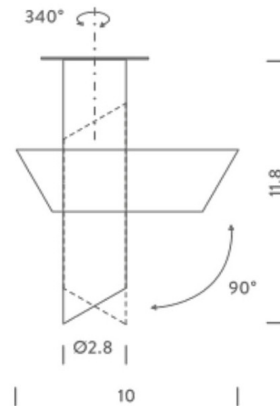

### Specifications

COLOR . . . . . Dark Gray  
BODY FINISH . . . . . White  
WATTAGE . . . . . 26W  
DIMMER . . . . . Standard 120V  
DIMENSIONS . . . . . 11.8"W x 9.8"H  
INTEGRATED LED MODULE . . . . . 2 x LED/13W/120V LED  
COUNTRY OF ORIGIN . . . . . Italy