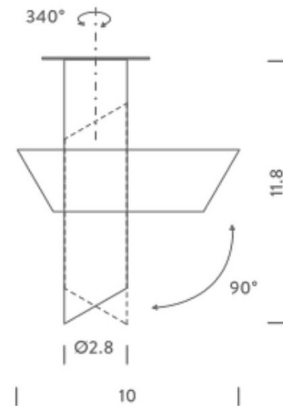

CLICK TO VIEW PRODUCT

Notes: