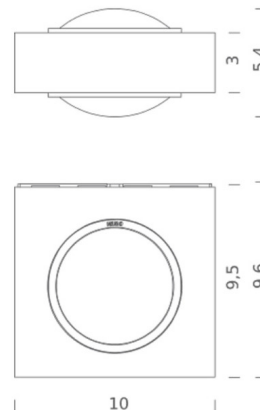

CLICK TO VIEW PRODUCT

Notes: