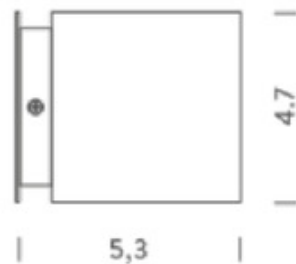

COMPANY	PROJECT	FIXTURE TYPE	APPROVED BY	DATE