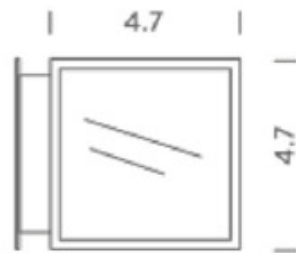

COMPANY	PROJECT	FIXTURE TYPE	APPROVED BY	DATE