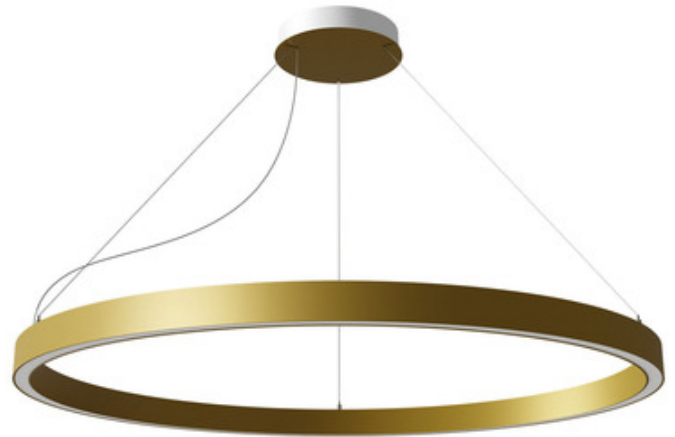

BRAND

Nemo

DESCRIPTION

The Zirkol C Downlight Pendant adds a clean simple look to any interior space. The slim circular aluminum band emits warm light downward across the room.

Shown in: Matte Gold / Opal

SHADE COLOR	Opal
BODY FINISH	Matte Gold
WATTAGE	45W
DIMMER	0-10V
DIMENSIONS	39.4"W x 1.96"H
INTEGRATED LED MODULE	
LAMP	1 x LED/45W/120-277V LED

Technical Information

LUMINOUS FLUX	2616 lumens
LUMENS/WATT	58.13
LAMP COLOR	2700K
COLOR RENDERING	90 CRI

SPEC # NIL1129017

CIRCLE HOME 39.4"

CIRCLE HOME 59"

CIRCLE 78.7"

COMPANY	PROJECT	FIXTURE TYPE	APPROVED BY	DATE