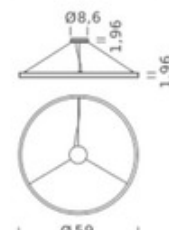

SHADE COLOR	Opal
BODY FINISH	Matte Gold
WATTAGE	45W
DIMMER	0-10V
DIMENSIONS	39.4"W x 1.96"H
INTEGRATED LED MODULE	
LAMP	1 x LED/45W/120-277V LED

Technical Information

LUMINOUS FLUX	2616 lumens
LUMENS/WATT	58.13
LAMP COLOR	2700K
COLOR RENDERING	90 CRI

SPEC # NIL1129017

CIRCLE HOME 39.4"

CIRCLE HOME 59"

CIRCLE 78.7"

COMPANY	PROJECT	FIXTURE TYPE	APPROVED BY	DATE