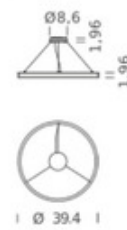

SHADE COLOR	Opal
BODY FINISH	Matte Gold
WATTAGE	45W
DIMMER	0-10V
DIMENSIONS	39.4"W x 1.96"H
INTEGRATED LED MODULE	
LAMP	1 x LED/45W/120-277V LED

Technical Information

LUMINOUS FLUX	2616 lumens
LUMENS/WATT	58.13
LAMP COLOR	2700K
COLOR RENDERING	90 CRI

SPEC # NIL1129017

CIRCLE HOME 39.4"

CIRCLE HOME 59"

CIRCLE 78.7"

COMPANY	PROJECT	FIXTURE TYPE	APPROVED BY	DATE