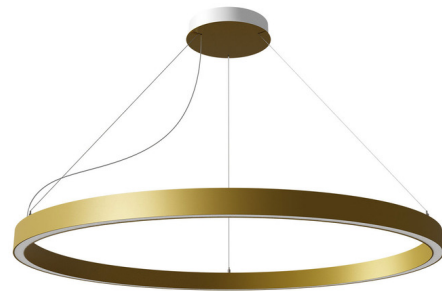

## Zirkol C Downlight Pendant

By Nemo

### Description

The Zirkol C Downlight Pendant adds a clean simple look to any interior space. The slim circular aluminum band emits warm light downward across the room.

Shown in matte gold / opal

### Specifications

COLOR	Opal
BODY FINISH	Matte Gold
WATTAGE	45W
DIMMER	0-10V
DIMENSIONS	39.4"W x 1.96"H
INTEGRATED LED MODULE	1 x LED/45W/120-277V LED
COUNTRY OF ORIGIN	Italy