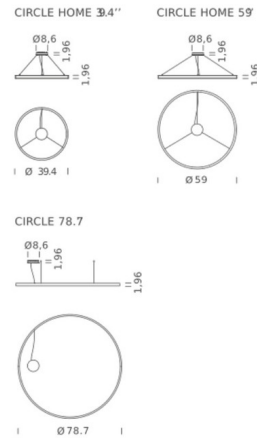

### Specifications

COLOR	Opal
BODY FINISH	Matte Gold
WATTAGE	45W
DIMMER	0-10V
DIMENSIONS	39.4"W x 1.96"H
INTEGRATED LED MODULE	1 x LED/45W/120-277V LED
COUNTRY OF ORIGIN	Italy

### Technical Information

COLOR RENDERING	90 CRI
LAMP COLOR	2700K
LUMENS/WATT	58.13
LUMINOUS FLUX	2616 lumens

CLICK TO VIEW PRODUCT

Notes: