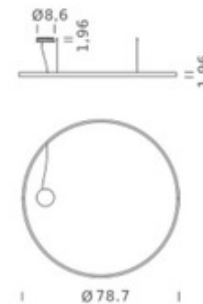

SHADE COLOR	Opal
BODY FINISH	Matte Gold
WATTAGE	45W
DIMMER	0-10V
DIMENSIONS	39.4"W x 1.96"H
INTEGRATED LED MODULE	
LAMP	1 x LED/45W/120-277V LED

Technical Information

LUMINOUS FLUX	2616 lumens
LUMENS/WATT	58.13
LAMP COLOR	2700K
COLOR RENDERING	90 CRI

SPEC # NIL1129017

CIRCLE HOME 39.4"

CIRCLE HOME 59"

CIRCLE 78.7"

COMPANY	PROJECT	FIXTURE TYPE	APPROVED BY	DATE