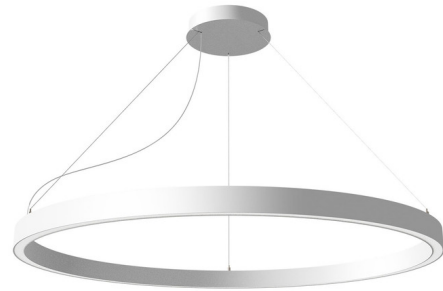

## Zirkol C Up / Downlight Pendant

By Nemo

### Description

The Zirkol C Up / Downlight Pendant adds a clean simple look to any interior space. The slim circular aluminum band emits warm light both upward and downward across the room. Driver and dimmer interface and electrical cable are included.

Shown in matte white / opal

### Specifications

COLOR . . . . . Opal  
BODY FINISH . . . . . Matte White  
WATTAGE . . . . . 90W  
DIMMER . . . . . 0-10V  
DIMENSIONS . . . . . 39.4"W x 1.96"H  
INTEGRATED LED MODULE . . . . . 2 x LED/45W/120-277V LED  
COUNTRY OF ORIGIN . . . . . Italy