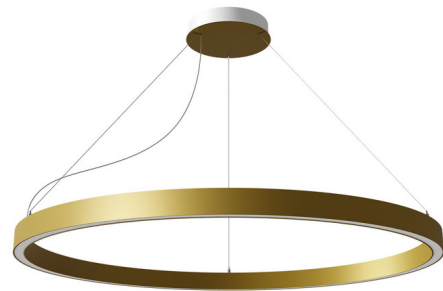

## Zirkol C Up / Downlight Pendant

By Nemo

### Description

The Zirkol C Up / Downlight Pendant adds a clean simple look to any interior space. The slim circular aluminum band emits warm light both upward and downward across the room. Driver and dimmer interface and electrical cable are included.

Shown in matte gold / opal

### Specifications

COLOR	Opal
BODY FINISH	Matte Gold
WATTAGE	90W
DIMMER	0-10V
DIMENSIONS	39.4"W x 1.96"H
INTEGRATED LED MODULE	2 x LED/45W/120-277V LED
COUNTRY OF ORIGIN	Italy