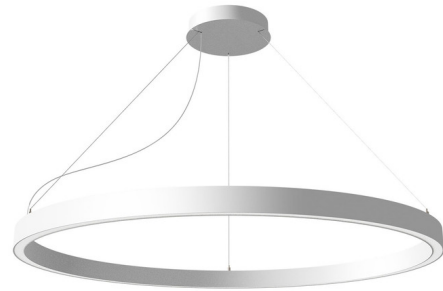

## Zirkol C Up / Downlight Pendant

By Nemo

### Description

The Zirkol C Up / Downlight Pendant adds a clean simple look to any interior space. The slim circular aluminum band emits warm light both upward and downward across the room. Driver and dimmer interface and electrical cable are included.

Shown in matte white / opal

### Specifications

COLOR	Opal
BODY FINISH	Matte White
WATTAGE	90W
DIMMER	0-10V
DIMENSIONS	39.4"W x 1.96"H
INTEGRATED LED MODULE	2 x LED/45W/120-277V LED
COUNTRY OF ORIGIN	Italy