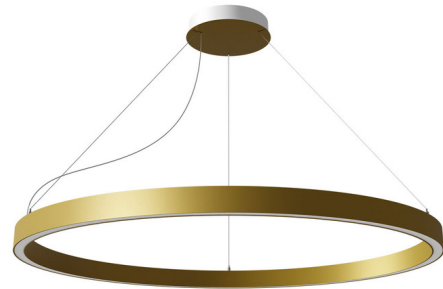

Lightology

lightology.com
866-954-4489
05-25-26

Project: _____

Company: _____

Location: _____ Fixture Type: _____

SPEC #: **NIL129038**

Approved On: _____ Approved By: _____

Zirkol C Up / Downlight Pendant

By Nemo

Description

The Zirkol C Up / Downlight Pendant adds a clean simple look to any interior space. The slim circular aluminum band emits warm light both upward and downward across the room. Driver and dimmer interface and electrical cable are included.

Shown in matte gold / opal

Specifications

| | |
|-----------------------|--------------------------|
| COLOR | Opal |
| BODY FINISH | Matte Gold |
| WATTAGE | 90W |
| DIMMER | 0-10V |
| DIMENSIONS | 39.4"W x 1.96"H |
| INTEGRATED LED MODULE | 2 x LED/45W/120-277V LED |
| COUNTRY OF ORIGIN | Italy |