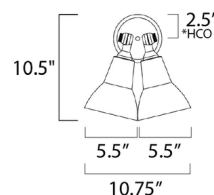

CLICK TO VIEW PRODUCT

Notes: