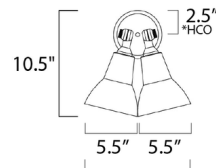

CLICK TO VIEW PRODUCT

Notes: