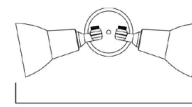

CLICK TO VIEW PRODUCT

Notes: