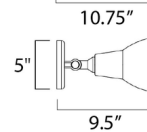

CLICK TO VIEW PRODUCT

Notes: