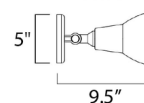

CLICK TO VIEW PRODUCT

Notes: