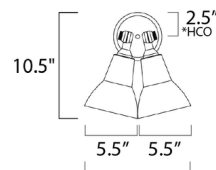

CLICK TO VIEW PRODUCT

Notes: