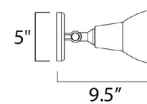

CLICK TO VIEW PRODUCT

Notes: