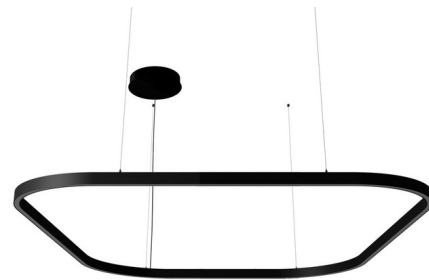

Description

The Zirkol Square Downlight Pendant adds a clean bold look to any interior space. The slim, square, aluminum band emits warm light downward across the room. Driver and dimmer interface, ceiling clips and electrical cable are included.

Specifications

COLOR Opal
 BODY FINISH Matte Black
 WATTAGE 77W
 DIMMER 0-10V
 DIMENSIONS 59"W x 1.96"H x 59"D
 INTEGRATED LED MODULE 1 x LED/77W/120V LED
 COUNTRY OF ORIGIN Italy

Technical Information

COLOR RENDERING 90 CRI
 LAMP COLOR 2700K
 LUMENS/WATT 57.56
 LUMINOUS FLUX 4432 lumens