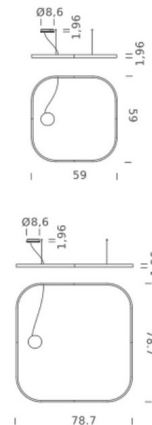

Shown in matte black / opal