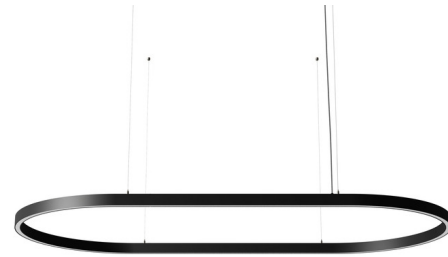

By Nemo

Description

The Zirkol Oval Downlight Pendant adds a clean bold look to any interior space. The slim oval aluminum band emits warm light downward across the room. Driver and dimmer interface, ceiling clips and electrical cable are included.

Shown in matte black / opal

Specifications

COLOR	Opal
BODY FINISH	Matte Black
WATTAGE	74W
DIMMER	0-10V
DIMENSIONS	78.7"W x 1.96"H x 39.4"D
INTEGRATED LED MODULE	1 x LED/74W/120V LED
COUNTRY OF ORIGIN	Italy

Technical Information

PRODUCT DIMENSIONS	Adjustable Cable Lengths: 111"
COLOR RENDERING	90 CRI
LAMP COLOR	2700K
LUMENS/WATT	57.86
LUMINOUS FLUX	4282 lumens

CLICK TO VIEW PRODUCT

Notes: