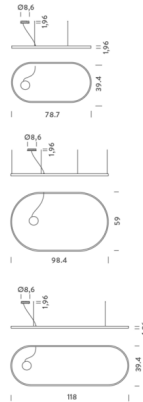

By Nemo

Description

The Zirkol Oval Downlight Pendant adds a clean bold look to any interior space. The slim oval aluminum band emits warm light downward across the room. Driver and dimmer interface, ceiling clips and electrical cable are included.

Shown in matte black / opal

Specifications

COLOR	Opal
BODY FINISH	Matte Black
WATTAGE	74W
DIMMER	0-10V
DIMENSIONS	78.7"W x 1.96"H x 39.4"D
INTEGRATED LED MODULE	1 x LED/74W/120V LED
COUNTRY OF ORIGIN	Italy

Technical Information

PRODUCT DIMENSIONS	Adjustable Cable Lengths: 111"
COLOR RENDERING	90 CRI
LAMP COLOR	2700K
LUMENS/WATT	57.86
LUMINOUS FLUX	4282 lumens

CLICK TO VIEW PRODUCT

Notes: