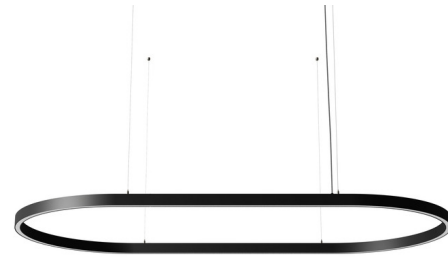

Description

The Zirkol Oval Downlight Pendant adds a clean bold look to any interior space. The slim oval aluminum band emits warm light downward across the room. Driver and dimmer interface, ceiling clips and electrical cable are included.

Specifications

COLOR Opal
BODY FINISH Matte Black
WATTAGE 74W
DIMMER 0-10V
DIMENSIONS 78.7"W x 1.96"H x 39.4"D
INTEGRATED LED MODULE 1 x LED/74W/120V LED
COUNTRY OF ORIGIN Italy

Technical Information

PRODUCT DIMENSIONS Adjustable Cable Lengths: 111"
COLOR RENDERING 90 CRI
LAMP COLOR 2700K
LUMENS/WATT 57.86
LUMINOUS FLUX 4282 lumens