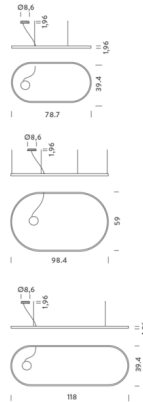

Specifications

COLOR Opal
 BODY FINISH Matte Black
 WATTAGE 74W
 DIMMER 0-10V
 DIMENSIONS 78.7"W x 1.96"H x 39.4"D
 INTEGRATED LED MODULE 1 x LED/74W/120V LED
 COUNTRY OF ORIGIN Italy

Technical Information

PRODUCT DIMENSIONS Adjustable Cable Lengths: 111"
 COLOR RENDERING 90 CRI
 LAMP COLOR 2700K
 LUMENS/WATT 57.86
 LUMINOUS FLUX 4282 lumens

Shown in matte black / opal

CLICK TO VIEW PRODUCT

Notes: