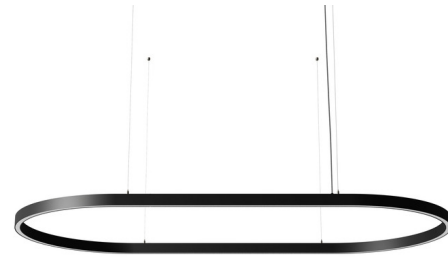

Description

The Zirkol Oval Downlight Pendant adds a clean bold look to any interior space. The slim oval aluminum band emits warm light downward across the room. Driver and dimmer interface, ceiling clips and electrical cable are included.

Specifications

COLOR Opal
 BODY FINISH Matte Black
 WATTAGE 74W
 DIMMER 0-10V
 DIMENSIONS 78.7"W x 1.96"H x 39.4"D
 INTEGRATED LED MODULE 1 x LED/74W/120V LED
 COUNTRY OF ORIGIN Italy

Technical Information

PRODUCT DIMENSIONS Adjustable Cable Lengths: 111"
 COLOR RENDERING 90 CRI
 LAMP COLOR 2700K
 LUMENS/WATT 57.86
 LUMINOUS FLUX 4282 lumens

Shown in matte black / opal

CLICK TO VIEW PRODUCT

Notes: