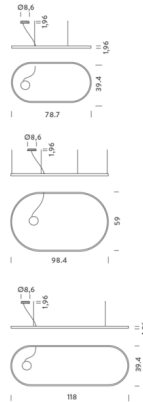

Shown in matte black / opal