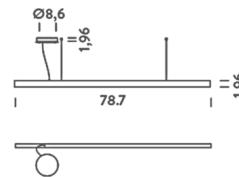

Specifications

COLOR	Opal
BODY FINISH	Matte Black
WATTAGE	14.5W
DIMMER	0-10V
DIMENSIONS	39.4"L x 1.96"W x 1.96"H
INTEGRATED LED MODULE	1 x LED/14.5W/120V LED
COUNTRY OF ORIGIN	Italy

Technical Information

PRODUCT DIMENSIONS	Adjustable Cable Lengths: 111"
COLOR RENDERING	90 CRI
LAMP COLOR	2700K
LUMENS/WATT	57.45
LUMINOUS FLUX	833 lumens

Shown in matte black / opal

CLICK TO VIEW PRODUCT

Notes: