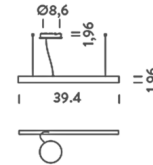

Specifications

COLOR	Opal
BODY FINISH	Matte Black
WATTAGE	14.5W
DIMMER	0-10V
DIMENSIONS	39.4"L x 1.96"W x 1.96"H
INTEGRATED LED MODULE	1 x LED/14.5W/120V LED
COUNTRY OF ORIGIN	Italy

Technical Information

PRODUCT DIMENSIONS	Adjustable Cable Lengths: 111"
COLOR RENDERING	90 CRI
LAMP COLOR	2700K
LUMENS/WATT	57.45
LUMINOUS FLUX	833 lumens

Shown in matte black / opal

CLICK TO VIEW PRODUCT

Notes: