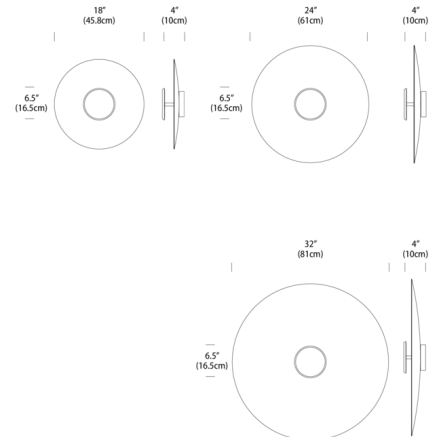

By Pablo

Description

The Sky Dome Wall/Ceiling Light features a round reflector available in spun aluminum or pressed wood veneer. A two-sided integrated LED light source provides both direct lighting outwards as well as indirect light off the reflector disc. When mounted as a wall sconce, the Sky Dome light is ADA compliant at only 4 inch extension. Note: The Oak and Walnut finishes are not available in 32 inch diameter size.

Specifications

COLOR Matte Black
BODY FINISH Polished Aluminum
WATTAGE 18W
DIMMER Low Voltage Electronic
DIMENSIONS 18"W x 4"H
INTEGRATED LED MODULE 1 x LED/18W/120V LED

Technical Information

PRODUCT DIMENSIONS Canopy: 6.5"
LAMP LIFE 50000 hours
COLOR RENDERING 90 CRI
LAMP COLOR 2700K Warm Dim
LUMENS/WATT 69.44
LUMINOUS FLUX 1250 lumens

Shown in polished aluminum / matte black

CLICK TO VIEW PRODUCT

Notes: