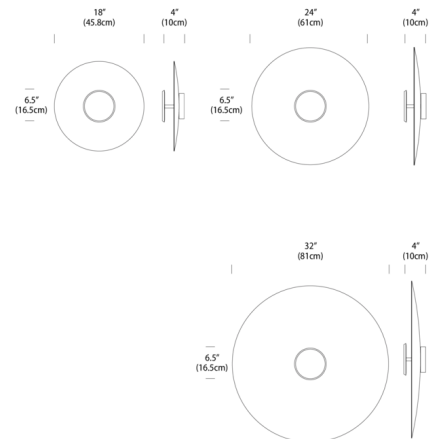

By Pablo

Description

The Sky Dome Wall/Ceiling Light features a round reflector available in spun aluminum or pressed wood veneer. A two-sided integrated LED light source provides both direct lighting outwards as well as indirect light off the reflector disc. When mounted as a wall sconce, the Sky Dome light is ADA compliant at only 4 inch extension. Note: The Oak and Walnut finishes are not available in 32 inch diameter size.

Shown in polished aluminum / brushed brass

Specifications

COLOR Brushed Brass
BODY FINISH Polished Aluminum
WATTAGE 18W
DIMMER Low Voltage Electronic
DIMENSIONS 18"W x 4"H
INTEGRATED LED MODULE 1 x LED/18W/120V LED

Technical Information

LAMP LIFE 50000 hours
COLOR RENDERING 90 CRI
LAMP COLOR 2700K Warm Dim
LUMENS/WATT 69.44
LUMINOUS FLUX 1250 lumens

CLICK TO VIEW PRODUCT

Notes: