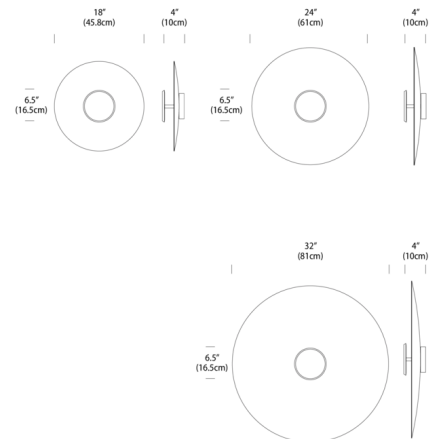

### Description

The Sky Dome Wall/Ceiling Light features a round reflector available in spun aluminum or pressed wood veneer. A two-sided integrated LED light source provides both direct lighting outwards as well as indirect light off the reflector disc. When mounted as a wall sconce, the Sky Dome light is ADA compliant at only 4 inch extension. Note: The Oak and Walnut finishes are not available in 32 inch diameter size.

### Specifications

COLOR . . . . . White Oak  
BODY FINISH . . . . . Polished Aluminum  
WATTAGE . . . . . 18W  
DIMMER . . . . . Low Voltage Electronic  
DIMENSIONS . . . . . 18"W x 4"H  
INTEGRATED LED MODULE . . . . . 1 x LED/18W/120V LED