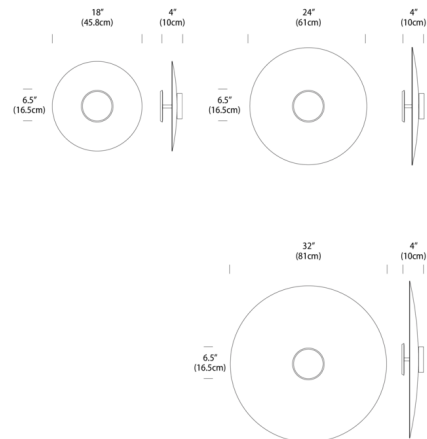

By Pablo

Description

The Sky Dome Wall/Ceiling Light features a round reflector available in spun aluminum or pressed wood veneer. A two-sided integrated LED light source provides both direct lighting outwards as well as indirect light off the reflector disc. When mounted as a wall sconce, the Sky Dome light is ADA compliant at only 4 inch extension. Note: The Oak and Walnut finishes are not available in 32 inch diameter size.

Shown in polished aluminum / walnut

Specifications

COLOR Walnut
 BODY FINISH Polished Aluminum
 WATTAGE 18W
 DIMMER Low Voltage Electronic
 DIMENSIONS 24"W x 4"H
 INTEGRATED LED MODULE 1 x LED/18W/120V LED

Technical Information

LAMP LIFE 50000 hours
 COLOR RENDERING 90 CRI
 LAMP COLOR 2700K Warm Dim
 LUMENS/WATT 69.44
 LUMINOUS FLUX 1250 lumens

CLICK TO VIEW PRODUCT

Notes: