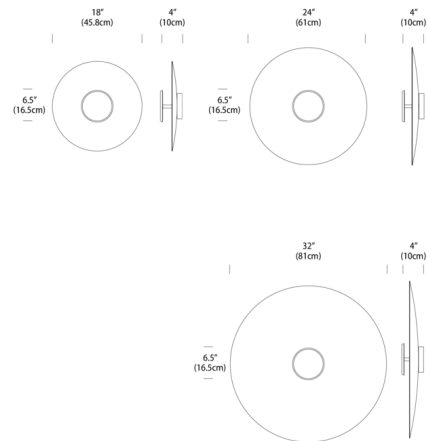

By Pablo

Description

The Sky Dome Wall/Ceiling Light features a round reflector available in spun aluminum or pressed wood veneer. A two-sided integrated LED light source provides both direct lighting outwards as well as indirect light off the reflector disc. When mounted as a wall sconce, the Sky Dome light is ADA compliant at only 4 inch extension. Note: The Oak and Walnut finishes are not available in 32 inch diameter size.

Shown in polished aluminum / white

Specifications

COLOR White
BODY FINISH Polished Aluminum
WATTAGE 18W
DIMMER Low Voltage Electronic
DIMENSIONS 32"W x 4"H
INTEGRATED LED MODULE 1 x LED/18W/120V LED

Technical Information

LAMP LIFE 50000 hours
COLOR RENDERING 90 CRI
LAMP COLOR 2700K Warm Dim
LUMENS/WATT 69.44
LUMINOUS FLUX 1250 lumens

CLICK TO VIEW PRODUCT

Notes: