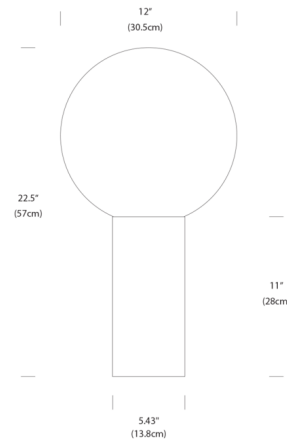

CLICK TO VIEW PRODUCT

Notes: