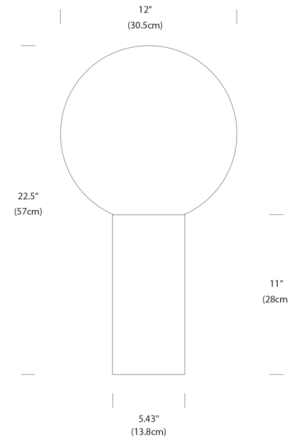

CLICK TO VIEW PRODUCT

Notes: