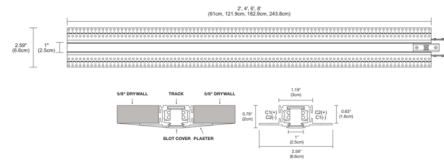

By PureEdge Lighting

Description

The innovative TruTrack Magnetic track system is a plaster-in recessed 24VDC 2-circuit track system allowing for two groups of fixtures to switch and dim independently. The TruTrack patented design allows for track heads to be attached to the system with magnetic track head connectors. The TruTrack system is designed and engineered to blend seamlessly within drywall surfaces, and provides more flexibility to make turns along the ceiling. A paintable slot cover included with TruTrack offers a clean architectural aesthetic, leaving only the track heads visible once installed. TruTrack Magnetic is available in four lengths with the ability to cut in the field. Included components: Opaque White Slot Cover, End Power Feed Connector (T24M-2C-P), Power Jumper (T24M-JC-2C) and Straight Connector (T24M-2C-SC). Designed for use with 24VDC Universal remote power supplies (ELV/ TRIAC/0-10V dimming) up to 40 feet away. 2-circuit system, with two power supplies, allow for independent switching and dimming. Power feeds offered in End, Center, L, T and X shapes. Note: Power supply, power feed, end cap(s), and track heads sold separately.

Specifications

COLOR	N/A
BODY FINISH	White
WATTAGE	N/A
DIMMER	Low Voltage Electronic
DIMENSIONS	24"L x 2.59"W x 0.79"D
BULB	N/A

Shown in white

CLICK TO VIEW PRODUCT

Notes: