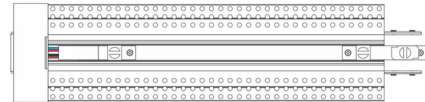

Description

The End Power Feed with Junction Box powers track with up to two 200 watt power supplies. For 5/8 inch to 1.25 inch drywall. May be used on cement ceiling with only 5/8 inch drywall (junction box not used). 9 inch starter section and one T24M-2C-P power feed connector included. Designed for use with PureEdge TruTrack Magnetic 2-circuit recessed track.

Shown in white

Specifications

COLOR	N/A
BODY FINISH	White
WATTAGE	N/A
DIMMER	N/A
DIMENSIONS	9.93"W
BULB	N/A

CLICK TO VIEW PRODUCT

Notes: