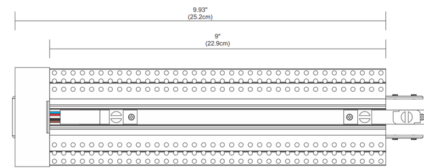

Lightology

lightology.com
866-954-4489
04-14-26

Project: _____

Company: _____

Location: _____ Fixture Type: _____

SPEC #: **EDG1129205**

Approved On: _____ Approved By: _____

TruTrack Magnetic 2-Circuit End Power Feed By PureEdge Lighting

Description

The End Power Feed with Junction Box powers track with up to two 200 watt power supplies. For 5/8 inch to 1.25 inch drywall. May be used on cement ceiling with only 5/8 inch drywall (junction box not used). 9 inch starter section and one T24M-2C-P power feed connector included. Designed for use with PureEdge TruTrack Magnetic 2-circuit recessed track.

Shown in white

Specifications

COLOR	N/A
BODY FINISH	White
WATTAGE	N/A
DIMMER	N/A
DIMENSIONS	9.93"W
BULB	N/A

CLICK TO VIEW PRODUCT

Notes: