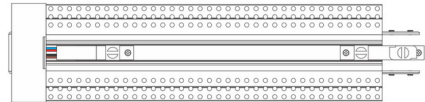

Lightology

lightology.com
866-954-4489
06-04-26

Project: _____

Company: _____

Location: _____ Fixture Type: _____

SPEC #: **EDG1129205**

Approved On: _____ Approved By: _____

TruTrack Magnetic 2-Circuit End Power Feed By PureEdge Lighting

Description

The End Power Feed with Junction Box powers track with up to two 200 watt power supplies. For 5/8 inch to 1.25 inch drywall. May be used on cement ceiling with only 5/8 inch drywall (junction box not used). 9 inch starter section and one T24M-2C-P power feed connector included. Designed for use with PureEdge TruTrack Magnetic 2-circuit recessed track.

Shown in white

Specifications

COLOR	N/A
BODY FINISH	White
WATTAGE	N/A
DIMMER	N/A
DIMENSIONS	9.93"W
BULB	N/A

CLICK TO VIEW PRODUCT

Notes: