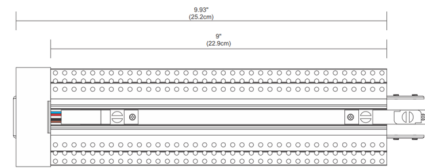

Lightology

lightology.com
866-954-4489
06-04-26

Project: _____

Company: _____

Location: _____ Fixture Type: _____

SPEC #: **EDG1129205**

Approved On: _____ Approved By: _____

TruTrack Magnetic 2-Circuit End Power Feed By PureEdge Lighting

Description

The End Power Feed with Junction Box powers track with up to two 200 watt power supplies. For 5/8 inch to 1.25 inch drywall. May be used on cement ceiling with only 5/8 inch drywall (junction box not used). 9 inch starter section and one T24M-2C-P power feed connector included. Designed for use with PureEdge TruTrack Magnetic 2-circuit recessed track.

Shown in white

Specifications

COLOR	N/A
BODY FINISH	White
WATTAGE	N/A
DIMMER	N/A
DIMENSIONS	9.93"W
BULB	N/A

CLICK TO VIEW PRODUCT

Notes: