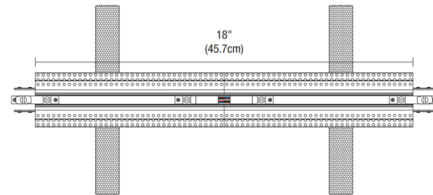

Lightology

lightology.com
866-954-4489
05-20-26

Project: _____

Company: _____

Location: _____ Fixture Type: _____

SPEC #: **EDG1129206**

Approved On: _____ Approved By: _____

TruTrack Magnetic 2-Circuit Center Power Feed By PureEdge Lighting

Description

The Center Power Feed joins two sections of track in both directions, up to four power supplies at 200 watts each. For 5/8 inch to 1.25 inch drywall. 18 inch starter section and two T24M-2C-P power feed connectors included. Designed for use with PureEdge TruTrack Magnetic 2-circuit recessed track.

Shown in white

Specifications

COLOR	N/A
BODY FINISH	White
WATTAGE	N/A
DIMMER	N/A
DIMENSIONS	18"W
BULB	N/A

CLICK TO VIEW PRODUCT

Notes: