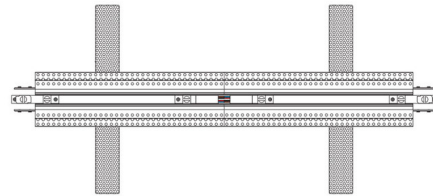

Lightology

lightology.com
866-954-4489
05-20-26

Project: _____

Company: _____

Location: _____ Fixture Type: _____

SPEC #: **EDG1129206**

Approved On: _____ Approved By: _____

TruTrack Magnetic 2-Circuit Center Power Feed By PureEdge Lighting

Description

The Center Power Feed joins two sections of track in both directions, up to four power supplies at 200 watts each. For 5/8 inch to 1.25 inch drywall. 18 inch starter section and two T24M-2C-P power feed connectors included. Designed for use with PureEdge TruTrack Magnetic 2-circuit recessed track.

Shown in white

Specifications

COLOR	N/A
BODY FINISH	White
WATTAGE	N/A
DIMMER	N/A
DIMENSIONS	18"W
BULB	N/A

CLICK TO VIEW PRODUCT

Notes: