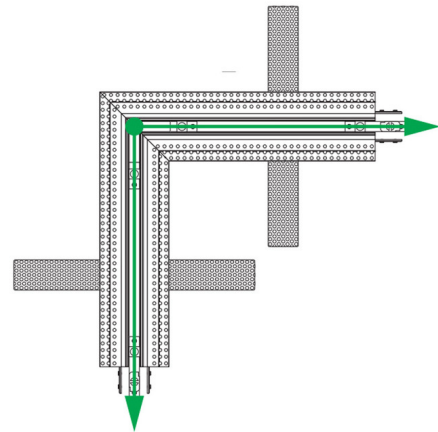

Lightology

lightology.com
866-954-4489
07-11-26

Project: _____

Company: _____

Location: _____ Fixture Type: _____

SPEC #: **EDG1129207**

Approved On: _____ Approved By: _____

TruTrack Magnetic 2-Circuit Recessed Track L Power Feed By PureEdge Lighting

Description

The L-Shaped Power Feed with Junction Box joins two sections track at 90 degrees. For use with 5/8 inch drywall. Includes 9 inch starter sections and two TRM-2C-P power feed connectors. Designed for use with PureEdge TruTrack Magnetic 2-circuit recessed track.

Available options: LP: L-Shaped Power Connector (conductive on both directions to 2x200 watt power supplies) Includes 9 inch long track sections. LPL: L-Shaped Power Connector (conductive on left section only up to 2x200 watts) TPR: L-Shaped Power Connector (conductive on right section only up to 2x200 watts) LPD: L-Shaped Dual Power Connector (conductive on 2 circuits, both directions up to 4x200 watts)

Shown in white

Specifications

COLOR	N/A
BODY FINISH	White
WATTAGE	N/A
DIMMER	N/A
DIMENSIONS	N/A
BULB	N/A

CLICK TO VIEW PRODUCT

Notes: