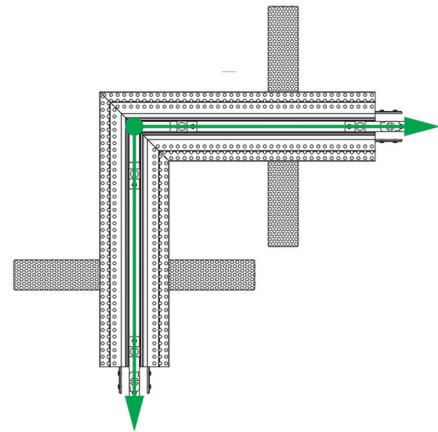

Lightology

lightology.com
866-954-4489
05-20-26

Project: _____

Company: _____

Location: _____ Fixture Type: _____

SPEC #: **EDG1129207**

Approved On: _____ Approved By: _____

TruTrack Magnetic 2-Circuit Recessed Track L Power Feed By PureEdge Lighting

Description

The L-Shaped Power Feed with Junction Box joins two sections track at 90 degrees. For use with 5/8 inch drywall. Includes 9 inch starter sections and two TRM-2C-P power feed connectors. Designed for use with PureEdge TruTrack Magnetic 2-circuit recessed track. Available options: LP: L-Shaped Power Connector (conductive on both directions to 2x200 watt power supplies) Includes 9 inch long track sections. LPL: L-Shaped Power Connector (conductive on left section only up to 2x200 watts) TPR: L-Shaped Power Connector (conductive on right section only up to 2x200 watts) LPD: L-Shaped Dual Power Connector (conductive on 2 circuits, both directions up to 4x200 watts)

Shown in white

Specifications

COLOR	N/A
BODY FINISH	White
WATTAGE	N/A
DIMMER	N/A
DIMENSIONS	N/A
BULB	N/A

CLICK TO VIEW PRODUCT

Notes: