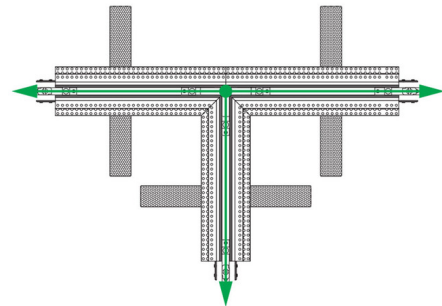

lightology.com
866-954-4489
05-17-26

Project: _____

Company: _____

Location: _____ Fixture Type: _____

SPEC #: **EDG1129211**

Approved On: _____ Approved By: _____

TruTrack Magnetic 2-Circuit Recessed Track T Power Feed

By PureEdge Lighting

Description

The T-Shaped Power Feed with Junction Box joins three sections track 90 degrees apart. For use with 5/8 inch to 1.25 inch drywall. Includes 9 inch starter sections and three T24M-2C-P power feed connectors. Designed for use with PureEdge TruTrack Magnetic 2-circuit recessed track.

Available options: TP: T-Shaped Power Connector (conductive on 3 sections up to 6x200 watt power supplies) Includes 9 inch long track sections. Mounts to 4 inch junction box. TPS: T-Shaped Power Connector (conductive through left and right sections) TPL: T-Shaped Power Connector (conductive on left sections) TPR: T-Shaped Power Connector (conductive on right sections) TPB: T-Shaped Power Connector (conductive on base only) TPBL: T-Shaped Power Connector (conductive on base and left sections) TPBR: T-Shaped Power Connector (conductive on base and right sections)