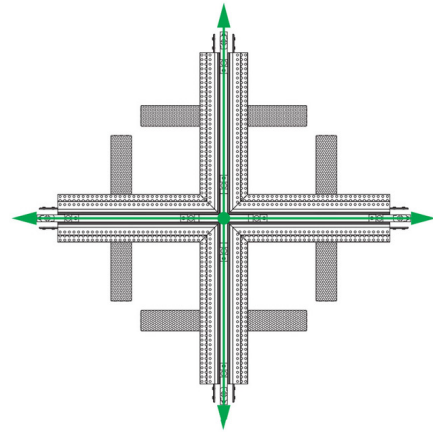

lightology.com
866-954-4489
05-20-26

Project: _____

Company: _____

Location: _____ Fixture Type: _____

SPEC #: **EDG1129217**

Approved On: _____ Approved By: _____

TruTrack Magnetic Recessed 2-Circuit Track X Power Feed

By PureEdge Lighting

Description

The X-Shaped Power Feed with Junction Box joins four sections track at 90 degrees apart. For use with 5/8 inch to 1.25 inch drywall. Includes 9 inch starter sections and four TRM-2C-P power feed connectors. Designed for use with PureEdge TruTrack Magnetic 2-circuit recessed track.

Available options: XP: X-Shaped Quad Power Connector (conductive on all directions up to 4x200 watt power supplies) Includes 9 inch long track sections and mounts to a 4 inch junction box. XP1: X-Shaped Power Connector (conductive on one section only) XP2: X-Shaped Power Connector (conductive straight through two sections) XP90: X-Shaped Power Connector (conductive on two sections, 90 degree turn) XP180: X-Shaped Power Connector (conductive on three sections) XP270: X-Shaped Power Connector (conductive on four sections, 2X90 degree turns)