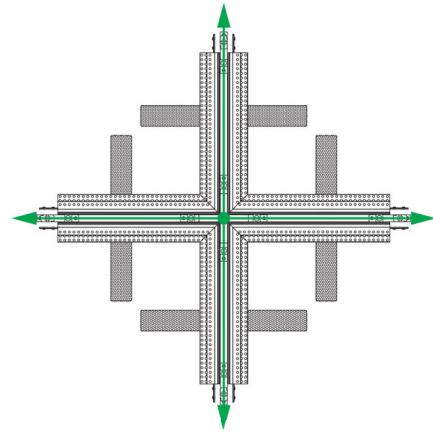

lightology.com
866-954-4489
07-11-26

Project: _____
Company: _____
Location: _____ Fixture Type: _____
SPEC #: **EDG1129217**
Approved On: _____ Approved By: _____

TruTrack Magnetic Recessed 2-Circuit Track X Power Feed

By PureEdge Lighting

Description

The X-Shaped Power Feed with Junction Box joins four sections track at 90 degrees apart. For use with 5/8 inch to 1.25 inch drywall. Includes 9 inch starter sections and four TRM-2C-P power feed connectors. Designed for use with PureEdge TruTrack Magnetic 2-circuit recessed track.

Available options: XP: X-Shaped Quad Power Connector (conductive on all directions up to 4x200 watt power supplies) Includes 9 inch long track sections and mounts to a 4 inch junction box. XP1: X-Shaped Power Connector (conductive on one section only) XP2: X-Shaped Power Connector (conductive straight through two sections) XP90: X-Shaped Power Connector (conductive on two sections, 90 degree turn) XP3: X-Shaped Power Connector (conductive on three sections) XP290: X-Shaped Power Connector (conductive on four sections, 2X90 degree turns)