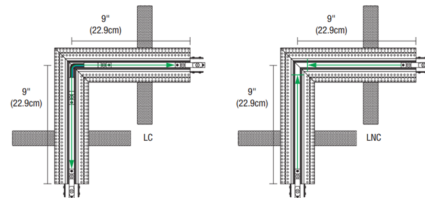

## TruTrack Magnetic 2-Circuit Recessed Track L Connector

By PureEdge Lighting

### Description

The L-Shaped Connector joins two sections of track 90 degrees apart, conducting the power (LC) or isolating the power (LNC). Order non-conductive (LNC) when adding two power supplies in a square configuration. Designed for use with PureEdge TruTrack Magnetic 2-circuit recessed track.

### Specifications

|             |           |
|-------------|-----------|
| COLOR       | N/A       |
| BODY FINISH | White     |
| WATTAGE     | N/A       |
| DIMMER      | N/A       |
| DIMENSIONS  | 9"W x 9"H |
| BULB        | N/A       |