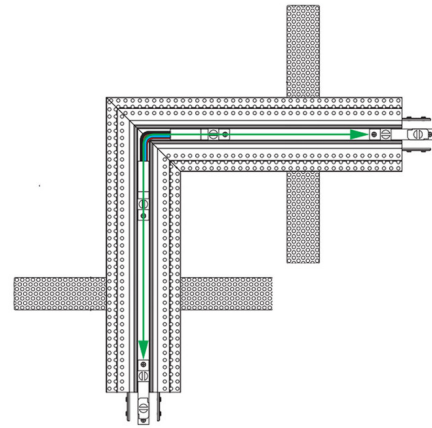

## TruTrack Magnetic 2-Circuit Recessed Track L Connector

By PureEdge Lighting

### Description

The L-Shaped Connector joins two sections of track 90 degrees apart, conducting the power (LC) or isolating the power (LNC). Order non-conductive (LNC) when adding two power supplies in a square configuration. Designed for use with PureEdge TruTrack Magnetic 2-circuit recessed track.

### Specifications

|             |           |
|-------------|-----------|
| COLOR       | N/A       |
| BODY FINISH | White     |
| WATTAGE     | N/A       |
| DIMMER      | N/A       |
| DIMENSIONS  | 9"W x 9"H |
| BULB        | N/A       |