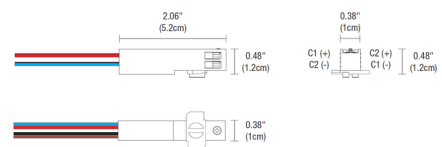

Lightology

lightology.com
866-954-4489
05-17-26

Project: _____
 Company: _____
 Location: _____ Fixture Type: _____
 SPEC #: **EDG1129235**
 Approved On: _____ Approved By: _____

TruTrack Trim Magnetic 2-Circuit Recessed Track Power Feed By PureEdge Lighting

Description

The TruTrack Trim Magnetic Recessed Track End Power Feed and Track Connector is included with each end of TruTrack Trim Magnetic Recessed Track. Note: Designed for use with TruTrack Trim Magnetic 2-Circuit Recessed Track.

Shown in white

Specifications

COLOR	N/A
BODY FINISH	White
WATTAGE	N/A
DIMMER	N/A
DIMENSIONS	2.06"W x 0.48"H x 0.38"D
BULB	N/A

CLICK TO VIEW PRODUCT

Notes: