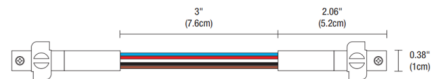

### Description

The Power Jumper is included with each conductive connector for connecting two sections of track. Designed for use with PureEdge TruTrack Magnetic 24 volt 2-circuit recessed track.  
Note: Included with each conductive connector.

### Specifications

COLOR	N/A
BODY FINISH	White
WATTAGE	N/A
DIMMER	N/A
DIMENSIONS	3"W x 0.38"H
BULB	N/A

CLICK TO VIEW PRODUCT

Notes: