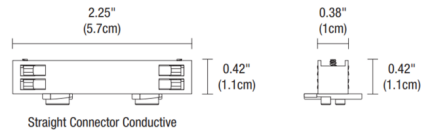

By PureEdge Lighting

Description

The Miniature Straight Connector joins two track sections end to end and is concealed by the slot covers. Included with each section of track. Available in a conductive and non-conductive option. Designed for use with PureEdge TruTrack Magnetic 24 volt dual source (2-circuit) recessed track and TruTrack Trim Magnetic 24 volt 2-circuit recessed track.

Shown in white

Straight Connector Conductive

Straight Connector Non-Conductive

Specifications

COLOR	N/A
BODY FINISH	White
WATTAGE	N/A
DIMMER	N/A
DIMENSIONS	2.25"W x 0.42"H x 0.38"D
BULB	N/A

CLICK TO VIEW PRODUCT