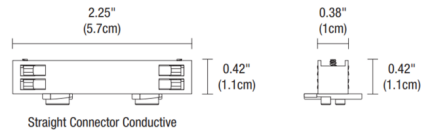

By PureEdge Lighting

Description

The Miniature Straight Connector joins two track sections end to end and is concealed by the slot covers. Included with each section of track. Available in a conductive and non-conductive option. Designed for use with PureEdge TruTrack Magnetic 24 volt dual source (2-circuit) recessed track and TruTrack Trim Magnetic 24 volt 2-circuit recessed track.

Shown in white

Specifications

COLOR	N/A
BODY FINISH	White
WATTAGE	N/A
DIMMER	N/A
DIMENSIONS	2.25"W x 0.42"H x 0.38"D
BULB	N/A

CLICK TO VIEW PRODUCT

Notes: