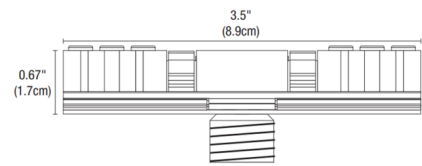

### Description

The Fast Jack Connector connects heads to the track. Designed for use with PureEdge TruTrack Magnetic 24 volt 2-circuit recessed track and TruTrack Trim Magnetic 24 volt 2-circuit recessed track. Note: Included with track heads.

### Specifications

COLOR	N/A
BODY FINISH	White
WATTAGE	N/A
DIMMER	N/A
DIMENSIONS	3.5"W x 0.67"H
BULB	N/A

CLICK TO VIEW PRODUCT

Notes: