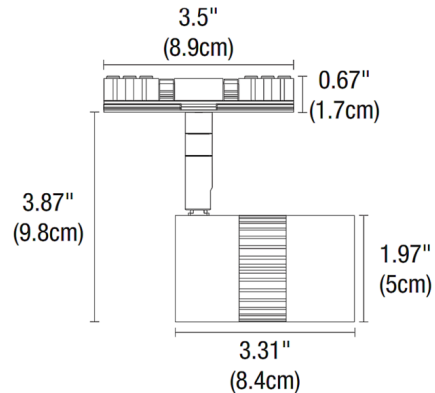

Shown in white