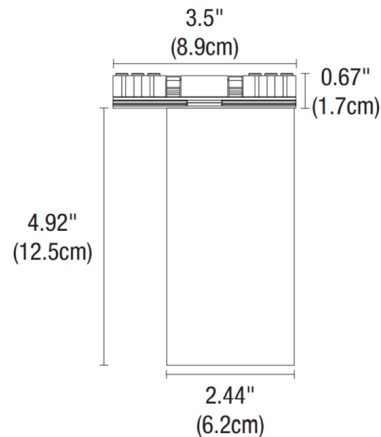

Shown in white