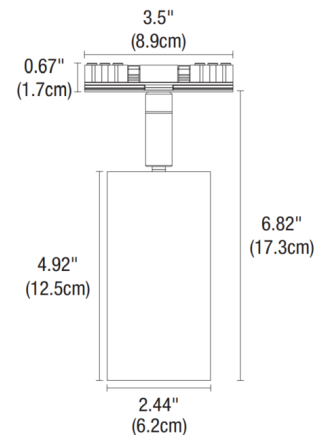

CLICK TO VIEW PRODUCT

Notes: