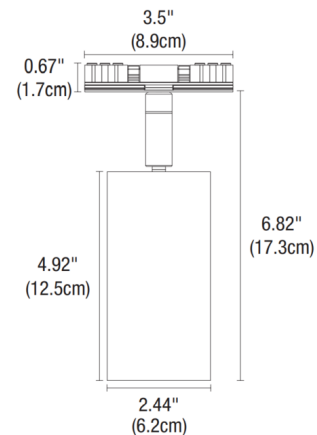

### Description

The Tubo Large Track Head is a 24 volt track head designed for the TruTrack Magnetic track system. The minimal design of the Tubo large track head offers maximum illumination within a small package. Tubo features a flat-backed tube heat sink with 360 degree horizontal and 90 degree vertical rotation. Includes low voltage TruTrack magnetic connector. 2700K, 3000K and 3500K color temperatures and Warm Dim (3000K-1800K) offered in NS (Narrow Spot-10 degree), SP (Spot-20 degree), NF (Narrow Flood-35 degree), FL (Flood-45 degree), and WF (Wide Flood-60 degree) beam angle options. Note: Required TruTrack Magnetic track system, power supply, and optional accessories, sold separately. Pure White finish is not compatible with Surface Mount Track (TS24M-2C) and TruTrack Trim (TTR24M-2C).

### Specifications

COLOR	N/A
BODY FINISH	White
WATTAGE	14W
DIMMER	Low Voltage Electronic
DIMENSIONS	2.44"W x 6.82"H
INTEGRATED LED MODULE	1 x LED/14W/24V LED

### Technical Information

LAMP LIFE	60000 hours
BEAM ANGLE	10°
COLOR RENDERING	92 CRI
LAMP COLOR	2700K
LUMENS/WATT	73.93
LUMINOUS FLUX	1035 lumens

Shown in white

CLICK TO VIEW PRODUCT

Notes: