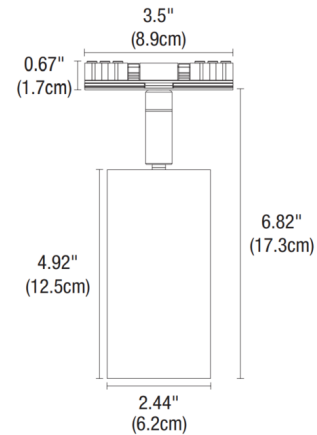

CLICK TO VIEW PRODUCT

Notes: