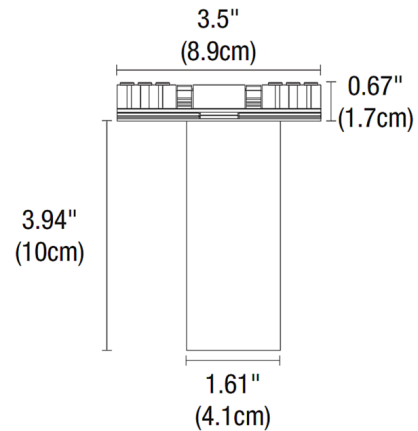

### Description

The Tubo Small Downlight is a 24 volt track head designed for the TruTrack Magnetic track system. The minimal design of the Tubo small track head offers maximum illumination within a small package. Tubo Small Downlight features a flat-backed tube heat sink with 360 degree horizontal and 90 degree vertical rotation. Includes low voltage TruTrack magnetic connector. 2700K, 3000K and 3500K color temperatures available in NSP (Narrow Spot-15 degree), SP (Spot-25 degree), NF (Narrow Flood-35 degree), FL (Flood-45 degree), and WF (Wide Flood-60 degree) beam angle options. Note: Warm Dim (3000K-1800K) available in SP (Spot-25 degree), NF (Narrow Flood-35 degree) and FL (Flood-45 degree) beam angles only. Note: Required TruTrack Magnetic track system components and power supply, sold separately.

### Specifications

COLOR	N/A
BODY FINISH	White
WATTAGE	9W
DIMMER	N/A
DIMENSIONS	1.61"W x 3.94"H
INTEGRATED LED MODULE	1 x LED/9W/24V LED

### Technical Information

LAMP LIFE	60000 hours
BEAM ANGLE	15°
COLOR RENDERING	92 CRI
LAMP COLOR	2700K
LUMENS/WATT	48.11
LUMINOUS FLUX	433 lumens

Shown in white

CLICK TO VIEW PRODUCT

Notes: