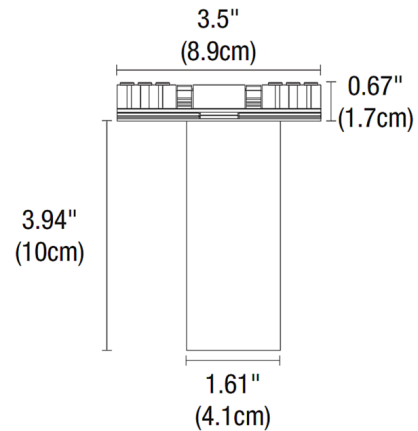

Shown in white