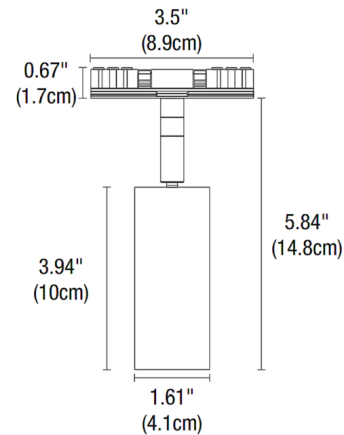

### Description

The Tubo Small Downlight is a 24 volt track head designed for the TruTrack Magnetic recessed track system. The minimal design of the Tubo small track head offers maximum illumination within a small package. Tubo Downlight features a flat-backed tube heat sink with 360 degree horizontal and 90 degree vertical rotation. Includes low voltage connector. 2700K, 3000K and 3500K color temperatures offered in NS (Narrow Spot-15 degree), SP (Spot-25 degree), NF (Narrow Flood-35 degree), FL (Flood-45 degree), and WF (Wide Flood-60 degree) beam angle options. Note: Warm Dim (3000K-1800K) available in NS (Narrow Spot-15 degree), SP (Spot-25 degree), NF (Narrow Flood-35 degree), and FL (Flood-45 degree) beam angles only. Note: Required TruTrack Magnetic track system and power supply, sold separately.

### Specifications

COLOR	N/A
BODY FINISH	White
WATTAGE	9W
DIMMER	N/A
DIMENSIONS	1.61"W x 5.84"H
INTEGRATED LED MODULE	1 x LED/9W/24V LED

### Technical Information

LAMP LIFE	60000 hours
BEAM ANGLE	15°
COLOR RENDERING	92 CRI
LAMP COLOR	2700K
LUMENS/WATT	48.11
LUMINOUS FLUX	433 lumens

Shown in white

CLICK TO VIEW PRODUCT

Notes: