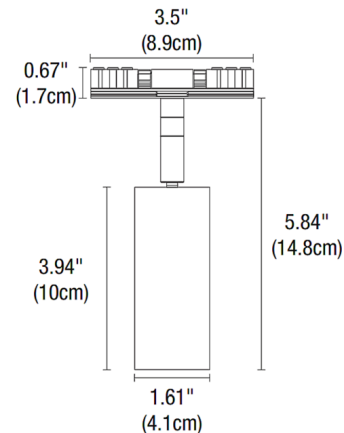

CLICK TO VIEW PRODUCT

Notes: