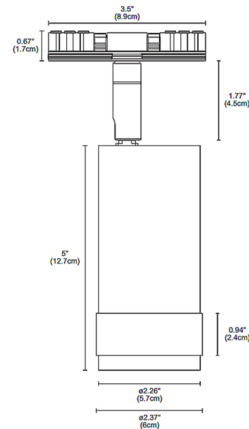

### Description

The Zoom 24 volt magnetic track head features a minimal design offering maximum illumination within a small package. Zoom is offered in four color temperature options, including Warm Dim, and two adjustable ranges: Z1 is adjustable from 15 degrees to 55 degrees, and Z2 ranges from 20 degrees to 50 degrees. Warm Dim (3000K-1800K) available in Z2 option only. Features a flat-back tube heat sink with 360 degree horizontal and 90 degree vertical rotation. Includes a low voltage track connector. Note: Compatible with PureEdge TruTrack (TR24M-2C) and Surface Mount Track (TS24M-2C). Required track system, track components, and Universal (UNI) power supply, sold separately.

### Specifications

COLOR	N/A
BODY FINISH	White
WATTAGE	16W
DIMMER	N/A
DIMENSIONS	2.37"W x 5"H
INTEGRATED LED MODULE	1 x LED/16W/24V LED

### Technical Information

LAMP LIFE	60000 hours
BEAM ANGLE	55°
COLOR RENDERING	93 CRI
LAMP COLOR	2700K
LUMENS/WATT	54.56
LUMINOUS FLUX	873 lumens

Shown in white

CLICK TO VIEW PRODUCT

Notes: