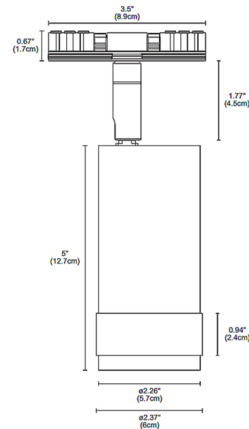

CLICK TO VIEW PRODUCT

Notes: