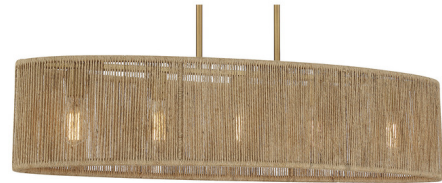

Lightology

lightology.com
866-954-4489
05-22-26

Project: _____

Company: _____

Location: _____ Fixture Type: _____

SPEC #: **SVY1129747**

Approved On: _____ Approved By: _____

Ashe Linear Chandelier By Savoy House

Description

The Ashe Linear Chandelier brings a warm rustic look to your interior space. Slim rope is woven around the brass frame, casting unique lighting shows across your room.

Shown in warm brass

Specifications

COLOR	N/A
BODY FINISH	Warm Brass
WATTAGE	300W
DIMMER	Standard 120V
DIMENSIONS	42"L x 14"W x 9"H
BULB NOT INCLUDED	5 x Edison/Medium (E26)/60W/120V Incandescent
OTHER BULB OPTIONS	5 x A19/Medium (E26)/120V Incandescent 5 x A19/Medium (E26)/120V LED 5 x Edison/Medium (E26)/120V LED