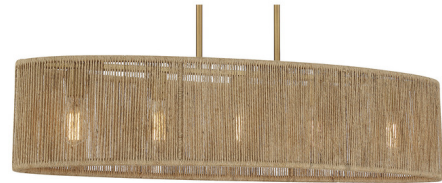

Lightology

lightology.com
866-954-4489
05-21-26

Project: _____

Company: _____

Location: _____ Fixture Type: _____

SPEC #: **SVY1129747**

Approved On: _____ Approved By: _____

Ashe Linear Chandelier By Savoy House

Description

The Ashe Linear Chandelier brings a warm rustic look to your interior space. Slim rope is woven around the brass frame, casting unique lighting shows across your room.

Shown in warm brass

Specifications

COLOR	N/A
BODY FINISH	Warm Brass
WATTAGE	300W
DIMMER	Standard 120V
DIMENSIONS	42"L x 14"W x 9"H
BULB NOT INCLUDED	5 x Edison/Medium (E26)/60W/120V Incandescent
OTHER BULB OPTIONS	5 x A19/Medium (E26)/120V Incandescent 5 x A19/Medium (E26)/120V LED 5 x Edison/Medium (E26)/120V LED