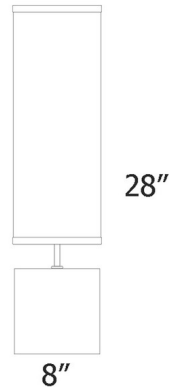

## Spin Table Lamp By Seascape

### Description

The Spin Retro Table Lamp adds a clean contemporary look to your interior space. The round wood base features a slim metal stem that hold the cylindrical linen shade. On/Off switch is located on the cord.

### Specifications

COLOR	Ivory
BODY FINISH	Walnut
WATTAGE	100W
DIMMER	N/A
DIMENSIONS	8"W x 28"H
BULB NOT INCLUDED	1 x A19/Medium (E26)/100W/120V Incandescent
OTHER BULB OPTIONS	1 x A19/Medium (E26)/120V LED