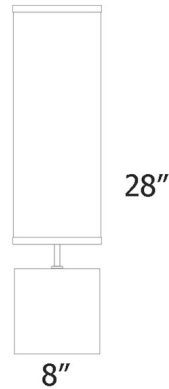

Lightology

lightology.com
866-954-4489
04-27-26

Project: _____

Company: _____

Location: _____ Fixture Type: _____

SPEC #: **SEAT129893**

Approved On: _____ Approved By: _____

Spin Table Lamp By Seascape

Description

The Spin Retro Table Lamp adds a clean contemporary look to your interior space. The round wood base features a slim metal stem that hold the cylindrical linen shade. On/Off switch is located on the cord.

Shown in walnut / ivory

Specifications

COLOR	Ivory
BODY FINISH	Walnut
WATTAGE	100W
DIMMER	N/A
DIMENSIONS	8"W x 28"H
BULB NOT INCLUDED	1 x A19/Medium (E26)/100W/120V Incandescent
OTHER BULB OPTIONS	1 x A19/Medium (E26)/120V LED