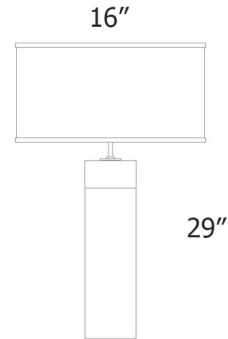

Shown in black / ivory

Specifications

COLOR	Ivory
BODY FINISH	Black
WATTAGE	100W
DIMMER	N/A
DIMENSIONS	16"W x 29"H
BULB NOT INCLUDED	1 x A19/Medium (E26)/100W/120V Incandescent
OTHER BULB OPTIONS	1 x A19/Medium (E26)/120V LED

Technical Information

PRODUCT DIMENSIONS	Cord: 96"
--------------------	-----------

CLICK TO VIEW PRODUCT

Notes: