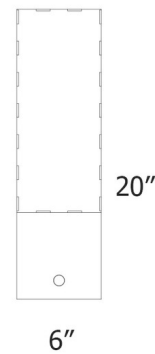

### Specifications

COLOR . . . . . Frosted  
BODY FINISH . . . . . Natural  
WATTAGE . . . . . 15W  
DIMMER . . . . . Included  
DIMENSIONS . . . . . 6"W x 20"H x 6"D  
BULB NOT INCLUDED . . . . . 1 x A19/Medium (E26)/15W/120V Incandescent

### Technical Information

PRODUCT DIMENSIONS . . . . . Cord: 96"

CLICK TO VIEW PRODUCT

Notes: