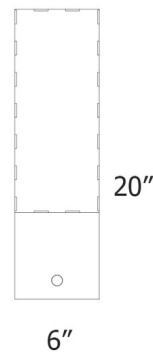

Description

The Art Table Lamp has a slim sculptural wood body that is topped with a rectangular acrylic shade. Dimmer switch is located on the lamp body.

Shown in natural / frosted

Specifications

COLOR Frosted
BODY FINISH Natural
WATTAGE 15W
DIMMER Included
DIMENSIONS 6"W x 20"H x 6"D
BULB NOT INCLUDED 1 x A19/Medium (E26)/15W/120V Incandescent

Technical Information

PRODUCT DIMENSIONS Cord: 96"

CLICK TO VIEW PRODUCT

Notes: