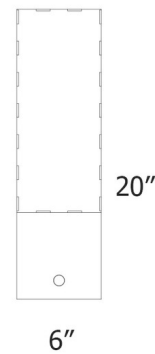

The Art Table Lamp has a slim sculptural wood body that is topped with a rectangular acrylic shade. Dimmer switch is located on the lamp body.

Shown in natural / frosted

Specifications

COLOR Frosted
BODY FINISH Natural
WATTAGE 15W
DIMMER Included
DIMENSIONS 6"W x 20"H x 6"D
BULB NOT INCLUDED 1 x A19/Medium (E26)/15W/120V Incandescent

Technical Information

PRODUCT DIMENSIONS Cord: 96"

CLICK TO VIEW PRODUCT

Notes: